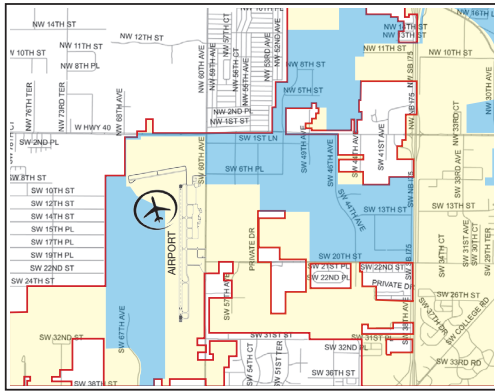

Urban Job Tax Credit Area