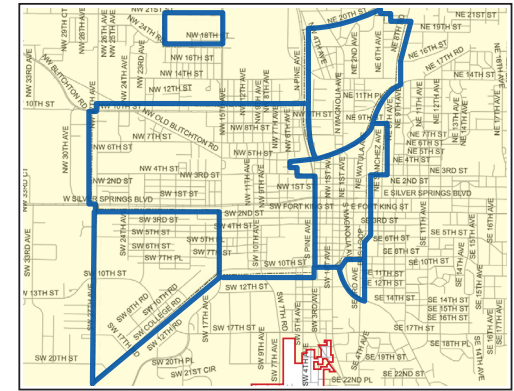

# Business Assistance Targeted Locations

Enterprise Zone

Urban Job Tax Credit Area

City of Ocala - Marion County, Florida

- Legend -

- City Limits
- Enterprise Zone
- Brownsfields Boundary
- Community Redevelopment Area
- Urban Job Tax Credit Area