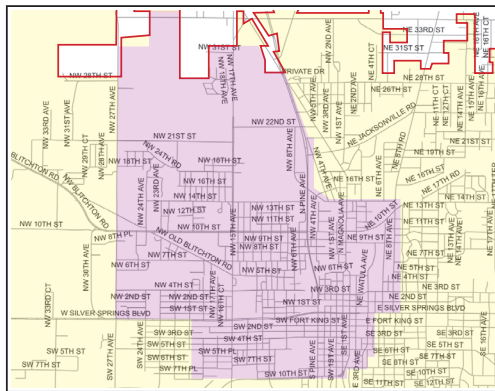

Urban Job Tax Credit Area