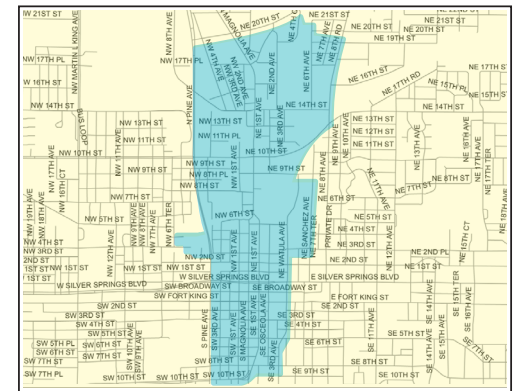

Community Redevelopment Area

Community Redevelopment Area